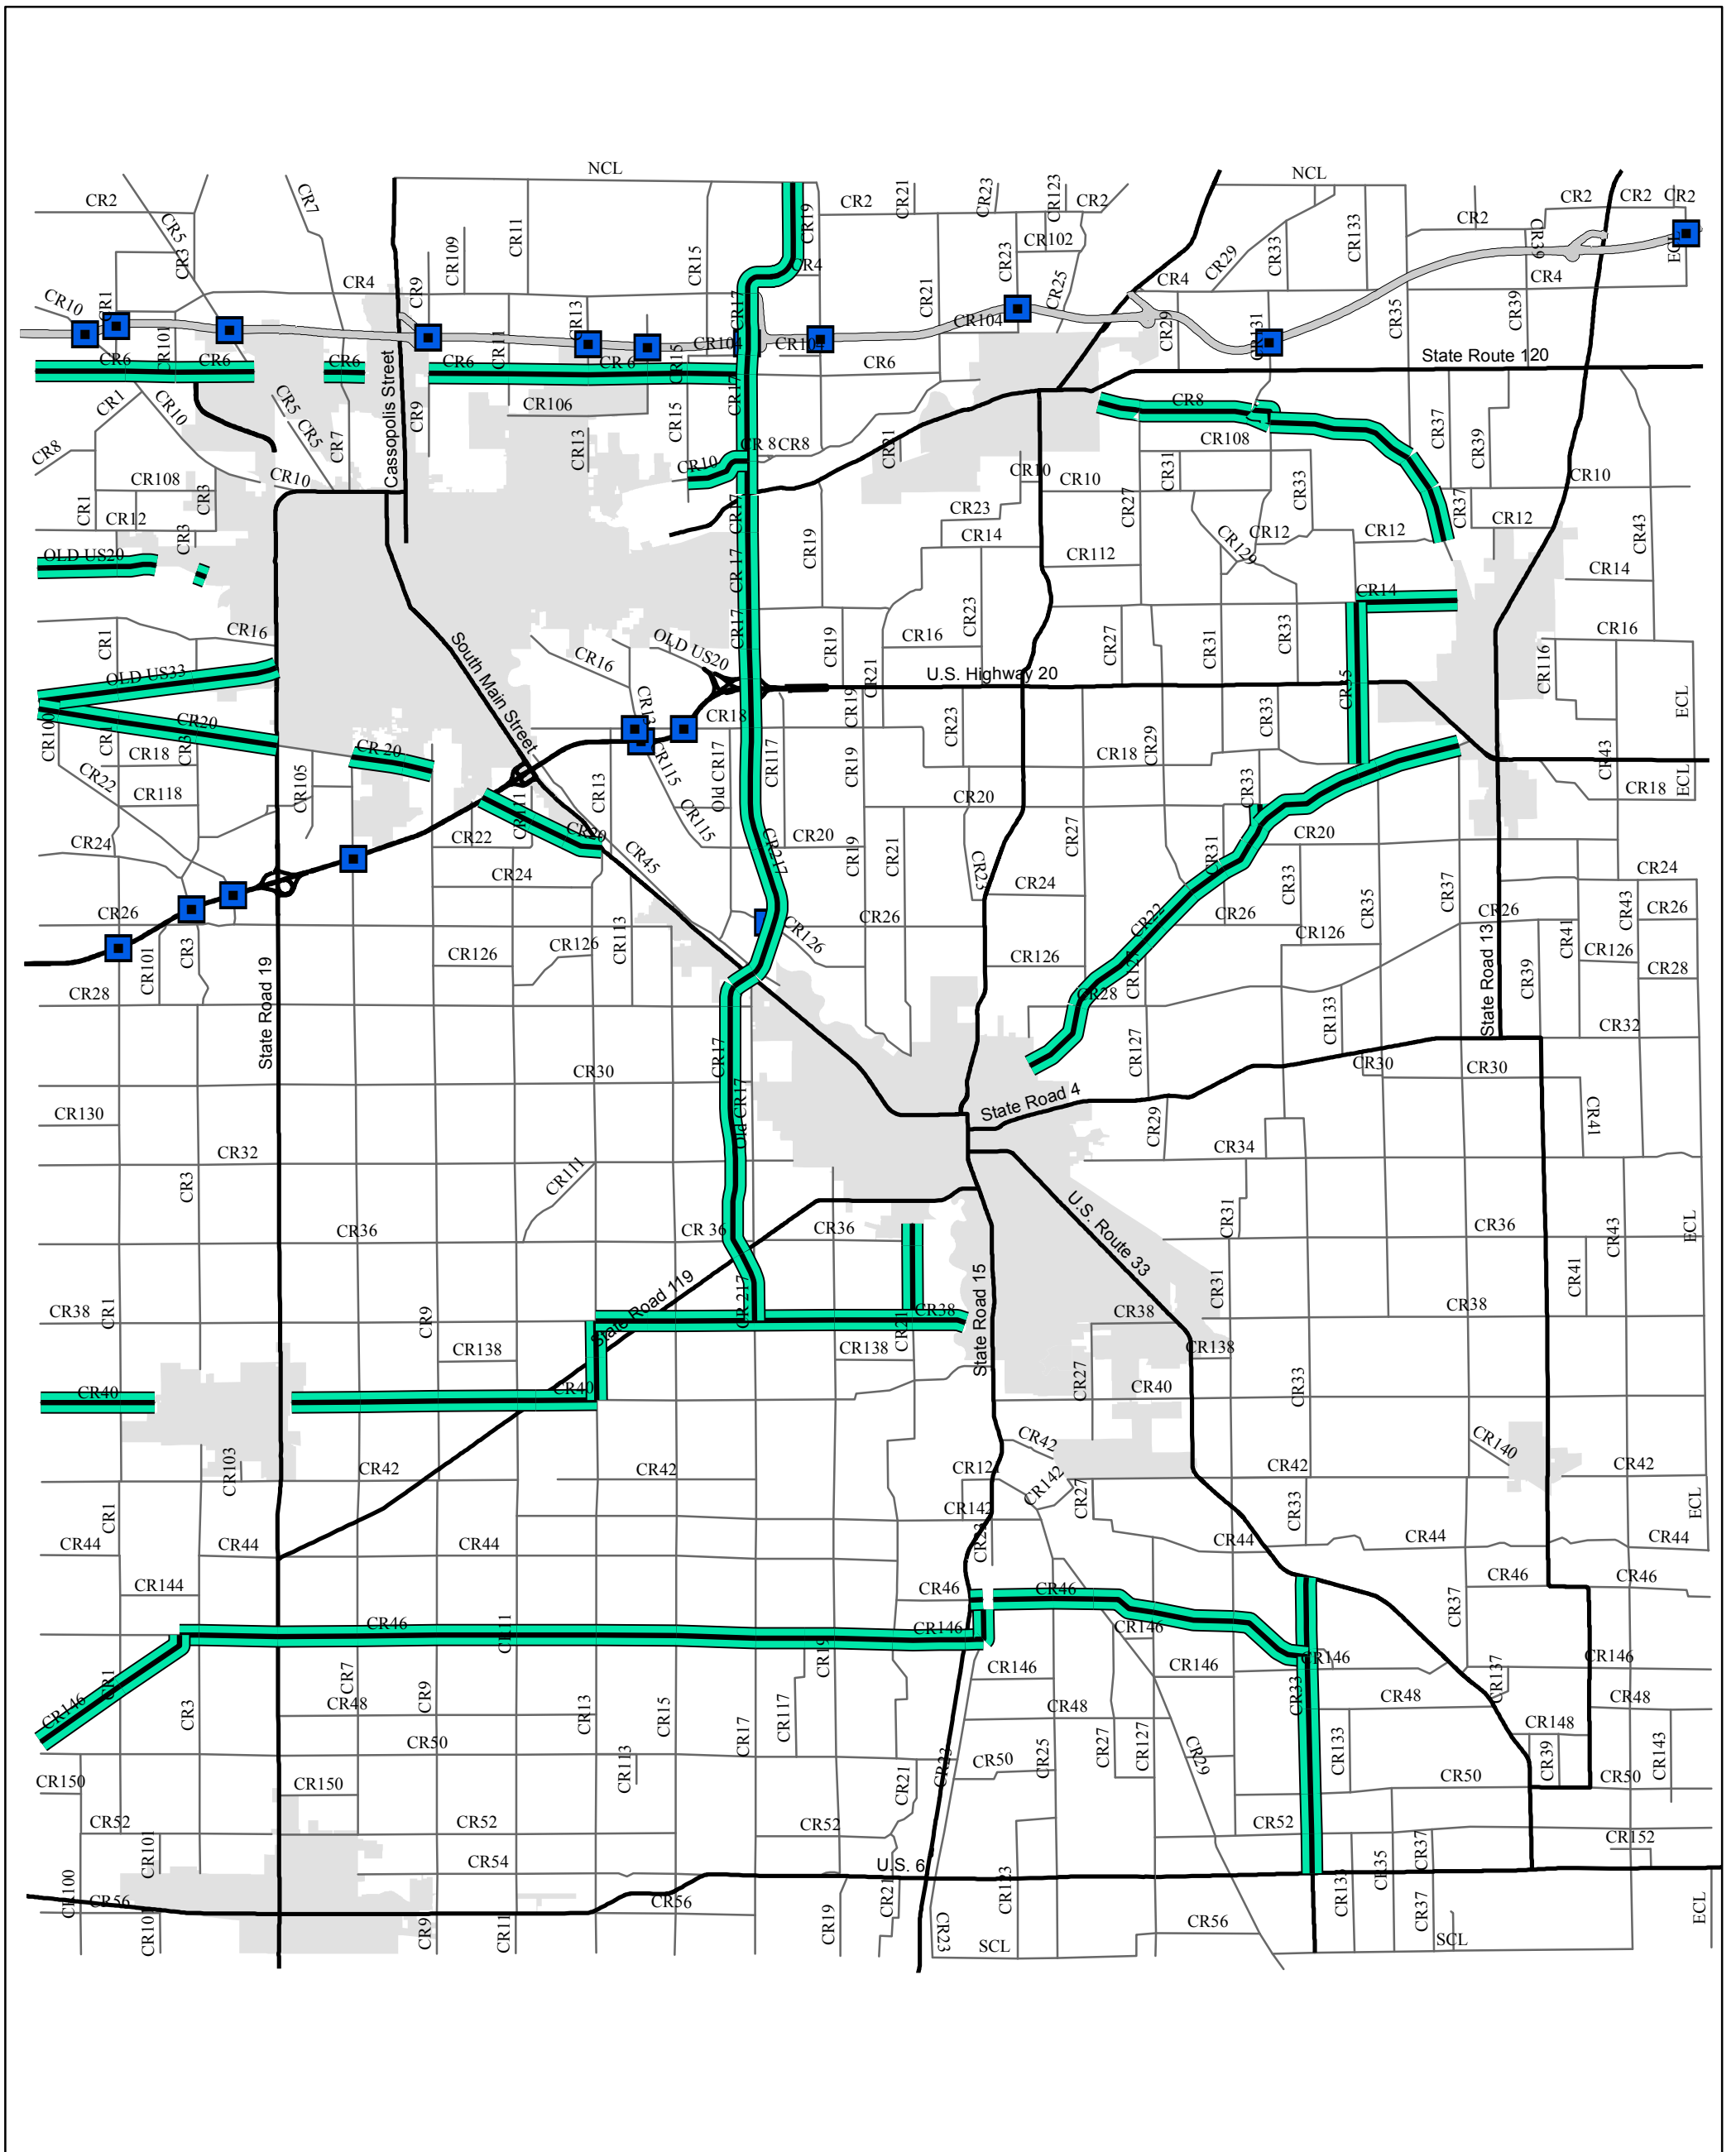

Night Shift Main Routes

Legend

- Night Shift Routes
- Overpass_Bridges

November 2013